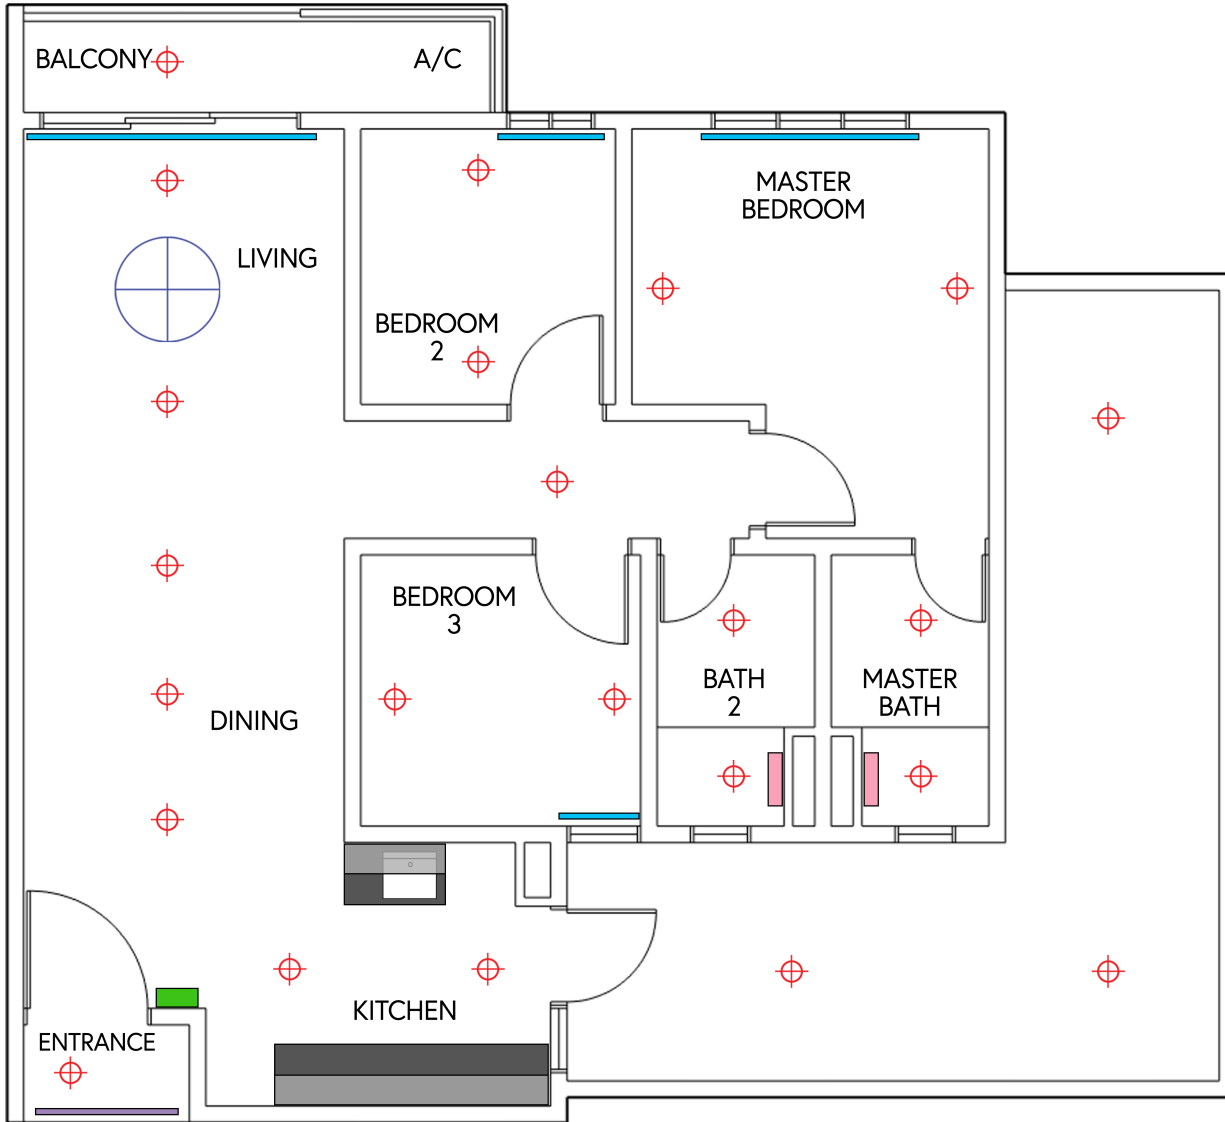

B. Kitchen Area:

- 8 + 3'L, i-shape Base Units come with HPL top, 3 levels drawer set & Aluminium Skirting
- 8 + 3'L, standard height i-shape Wall Unit

C. Others:

- Floor Protection with Canvas
- Painting Touch up & Basic Cleaning after completion

** Kitchen Cabinet exclusive in white color design.

SENTUL POINT

TYPE C1D

1152 SF

(3 bedroom & 2 bathroom)

Ready to Rent Package

⊕ 18W Ceiling Light x 23 nos

⊕ Ceiling Fan x 1 nos

■ Wireless Door Bell

■ Non Pump Water Heater x 2 nos

■ Heavy Duty Single Layer Curtain Track

■ 1.0mmTHK Main Door Grille

■ 8 + 3'L i-shape Base Unit with HPL Top

■ 8 + 3'L x standard height i-shape Wall Unit